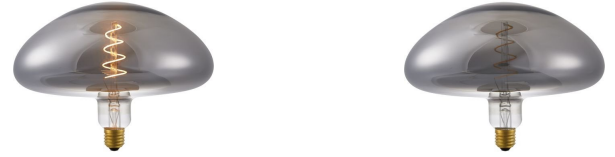

**LF023911403**

LED E27 Filament XXL FleX Mush  
250x190mm 230V 100Lm 4W 2200K 822  
360° AC Smoke Dimmable

**Decorative, Big FleX Mush Premium**

General		Energy	
Eprel registration no	831830	Operating voltage	230 V
Socket	E27	Volt	220..240 V
Width	250.00 mm	Frequency	50..60 Hz
Depth	250.00 mm	Watt	4 W
Height	190.00 mm	Current type	AC
Finish	Clear	Power factor	0.85
Colour	Smoke	Energy efficiency class	G
Body material	Glass	Energy consumption	4 W
Lifespan	15000 hours	Replacement wattage	11 W
Switches	30000	Lamp efficacy	25.00
Beam angle	360 °	LED	
Dimmable	Yes	Filament LED	Yes
Degree of protection	IP20	LED type	FleX
Net weight	0.106 kg	Dimm type	Trailing and leading edge
Warranty	2 years	Number of leds / sticks	1
		Stick length	300 mm
		Stick mounting	Spiral Special
		Colour consistency SDCM	SDCM6
		Dim to warm	No
		Adjustable beam angle	No
Ordering details			
LF023911403	Quantity pc(s)	EAN	
Single package	1	8718739057012	
Outer carton	4	28718739057016	

Light	
Kelvin	2200 K
Colour temp nr	822
Stable lumen	100 lm
Color Rendering Index (CRI)	80