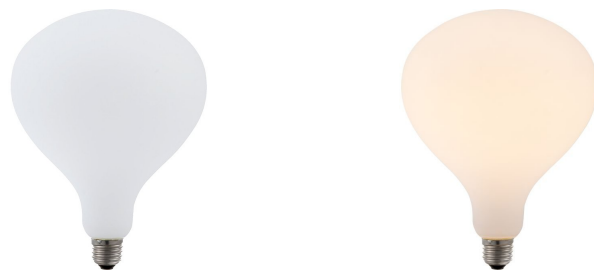

LF023800988

LED E27 Filament XXL R160x215mm 230V
550Lm 6W 2500K 925 360° AC Matt White
Dimmable

Decorative, Matt White Premium

General	
Eprel registration no	832723
Socket	E27
Bulb shape	R160
Width	160.00 mm
Depth	160.00 mm
Height	215.00 mm
Finish	Frosted
Colour	White
Body material	Glass
Lifespan	25000 hours
Switches	50000
Beam angle	360 °
Dimmable	Yes
Degree of protection	IP20
Net weight	0.200 kg
Warranty	2 years

Light	
Kelvin	2500 K
Colour temp nr	925
Stable lumen	550 lm
Color Rendering Index (CRI)	93

Energy	
Operating voltage	230 V
Volt	220..240 V
Frequency	50..60 Hz
Watt	6 W
Current type	AC
Power factor	0.85
Energy efficiency class	F
Energy consumption	6 W
Replacement wattage	45 W
Lamp efficacy	91.67

LED	
Filament LED	Yes
LED type	Ceramic
Dimm type	Trailing and leading edge
Number of leds / sticks	8
Stick length	38 mm
Stick mounting	BIG Nest
Colour consistency SDCM	SDCM6
Dim to warm	No
Adjustable beam angle	No