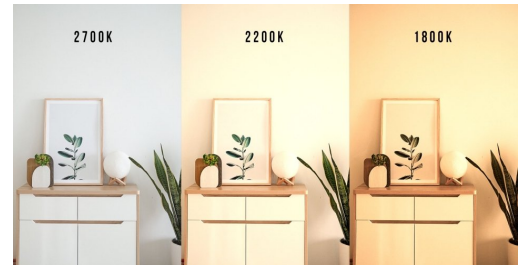

## L276505501

LED E27 DimToWarm GLS A65x128mm  
230V 1050Lm 14W 2000-2700K 920-927  
270° AC Opal Dimmable

Household, Dim To Warm

| General                     |              | Energy                  |                           |                |
|-----------------------------|--------------|-------------------------|---------------------------|----------------|
| Eprel registration no       | 831425       | Operating voltage       | 230 V                     |                |
| Socket                      | E27          | Volt                    | 220..240 V                |                |
| Bulb shape                  | A65          | Frequency               | 50..60 Hz                 |                |
| Width                       | 65.00 mm     | Watt                    | 14 W                      |                |
| Depth                       | 65.00 mm     | Current type            | AC                        |                |
| Height                      | 128.00 mm    | Power factor            | 0.95                      |                |
| Finish                      | Opal         | Energy efficiency class | G                         |                |
| Colour                      | White        | Energy consumption      | 14 W                      |                |
| Colour housing              | White        | Replacement wattage     | 75 W                      |                |
| Body material               | Polycarbonat | Lamp efficacy           | 75.00                     |                |
| Lifespan                    | 25000 hours  | <b>LED</b>              |                           |                |
| Switches                    | 50000        | Filament LED            | No                        |                |
| Beam angle                  | 270 °        | LED type                | SMD 3628                  |                |
| Dimmable                    | Yes          | Dimm type               | Trailing and leading edge |                |
| Degree of protection        | IP20         | Number of leds / sticks | 40                        |                |
| Net weight                  | 0.112 kg     | Colour consistency SDCM | SDCM6                     |                |
| Warranty                    | 2 years      | Dim to warm             | Yes                       |                |
| <b>Light</b>                |              | Adjustable beam angle   | No                        |                |
| Kelvin                      | 2200..2700 K | <b>Ordering details</b> |                           |                |
| Colour temp nr              | 920..927     | L276505501              | Quantity pc(s)            | EAN            |
| Stable lumen                | 1050 lm      | Single package          | 1                         | 8718739049574  |
| Color Rendering Index (CRI) | 97           | Inner carton            | 10                        | 18718739049571 |
|                             |              | Outer carton            | 60                        | 28718739049578 |