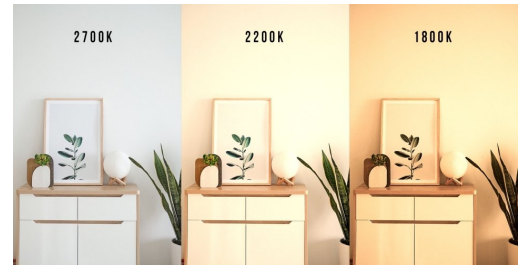

## L276081001

LED E27 DimToWarm GLS A60x118mm  
230V 810Lm 11W 2000-2700K 920-927  
270° AC Opal Dimmable

Household, Dim To Warm

General		Energy		
Eprel registration no	831408	Operating voltage	230 V	
Socket	E27	Volt	220..240 V	
Bulb shape	A60	Frequency	50..60 Hz	
Width	60.00 mm	Watt	11 W	
Depth	60.00 mm	Current type	AC	
Height	118.00 mm	Power factor	0.95	
Finish	Opal	Energy efficiency class	G	
Colour	White	Energy consumption	11 W	
Colour housing	White	Replacement wattage	60 W	
Body material	Polycarbonat	Lamp efficacy	73.64	
Lifespan	25000 hours	<b>LED</b>		
Switches	50000	Filament LED	No	
Beam angle	270 °	LED type	SMD 3628	
Dimmable	Yes	Dimm type	Trailing and leading edge	
Degree of protection	IP20	Number of leds / sticks	32	
Net weight	0.097 kg	Colour consistency SDCM	SDCM6	
Warranty	2 years	Dim to warm	Yes	
<b>Light</b>		Adjustable beam angle	No	
Kelvin	2200..2700 K	<b>Ordering details</b>		
Colour temp nr	920..927	L276081001	Quantity pc(s)	EAN
Stable lumen	810 lm	Single package	1	8718739049567
Color Rendering Index (CRI)	97	Inner carton	10	18718739049564
		Outer carton	60	28718739049561