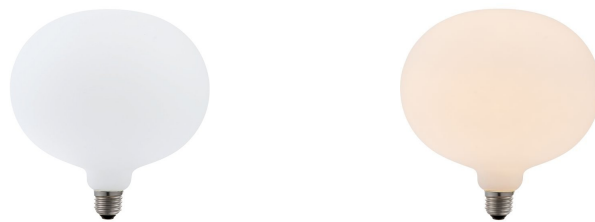

**LF023800188**

LED E27 Filament XXL R180x190mm 230V  
550Lm 6W 2500K 925 360° AC Matt White  
Dimmable

**Decorative, Matt White Premium**

**General**

Eprel registration no	831649
Socket	E27
Bulb shape	R180
Width	180.00 mm
Depth	180.00 mm
Height	190.00 mm
Finish	Frosted
Colour	White
Body material	Glass
Lifespan	25000 hours
Switches	50000
Beam angle	360 °
Dimmable	Yes
Degree of protection	IP20
Net weight	0.255 kg
Warranty	2 years

**Light**

Kelvin	2500 K
Colour temp nr	925
Stable lumen	550 lm
Color Rendering Index (CRI)	93

**Energy**

Operating voltage	230 V
Volt	220..240 V
Frequency	50..60 Hz
Watt	6 W
Current type	AC
Power factor	0.85
Energy efficiency class	F
Energy consumption	6 W
Replacement wattage	45 W
Lamp efficacy	91.67

**LED**

Filament LED	Yes
LED type	Ceramic
Dimm type	Trailing and leading edge
Number of leds / sticks	8
Stick length	38 mm
Stick mounting	BIG Nest
Colour consistency SDCM	SDCM6
Dim to warm	No
Adjustable beam angle	No